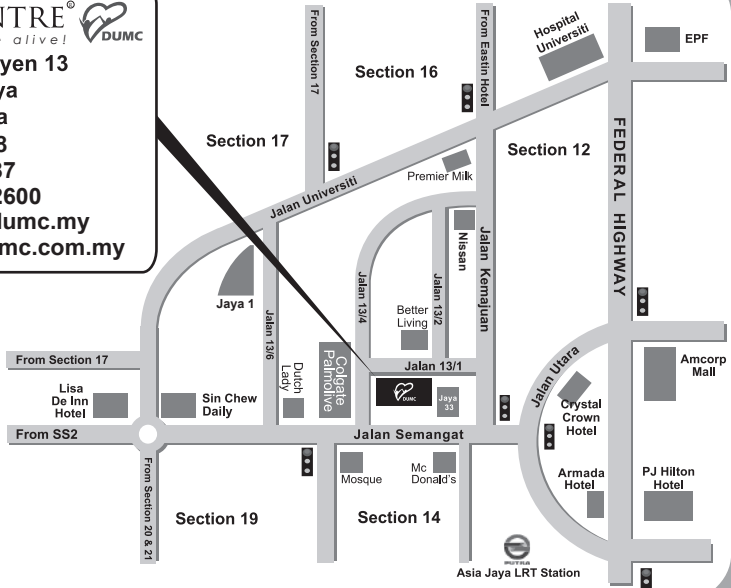

LOCATION map

DREAM CENTRE® 
Where dreams come alive!

2 Jalan 13/1, Seksyen 13
46200 Petaling Jaya
Selangor, Malaysia
Tel: 603 7958 7388
Fax: 603 7958 3787
Hotline: 012 295 2600
Email: general@dumc.my
Website: www.dumc.com.my

Please bring this completed form to register when you come for DUMC Children's Church Christmas Party.

Name of child: _____

Address: _____

Postcode: _____

Tel: _____

Father's name: _____

Mother's name: _____

Attends DUMC: Yes No Attends other church: Yes No

Who invited you to the Party? _____ Child Adult

Cell Leader's name _____

DUMC Children's Church
Presents

10 DECEMBER 2011 (Sat)

Time: 10.30 am - 12.30 pm

Venue: Dream Centre (Auditorium)